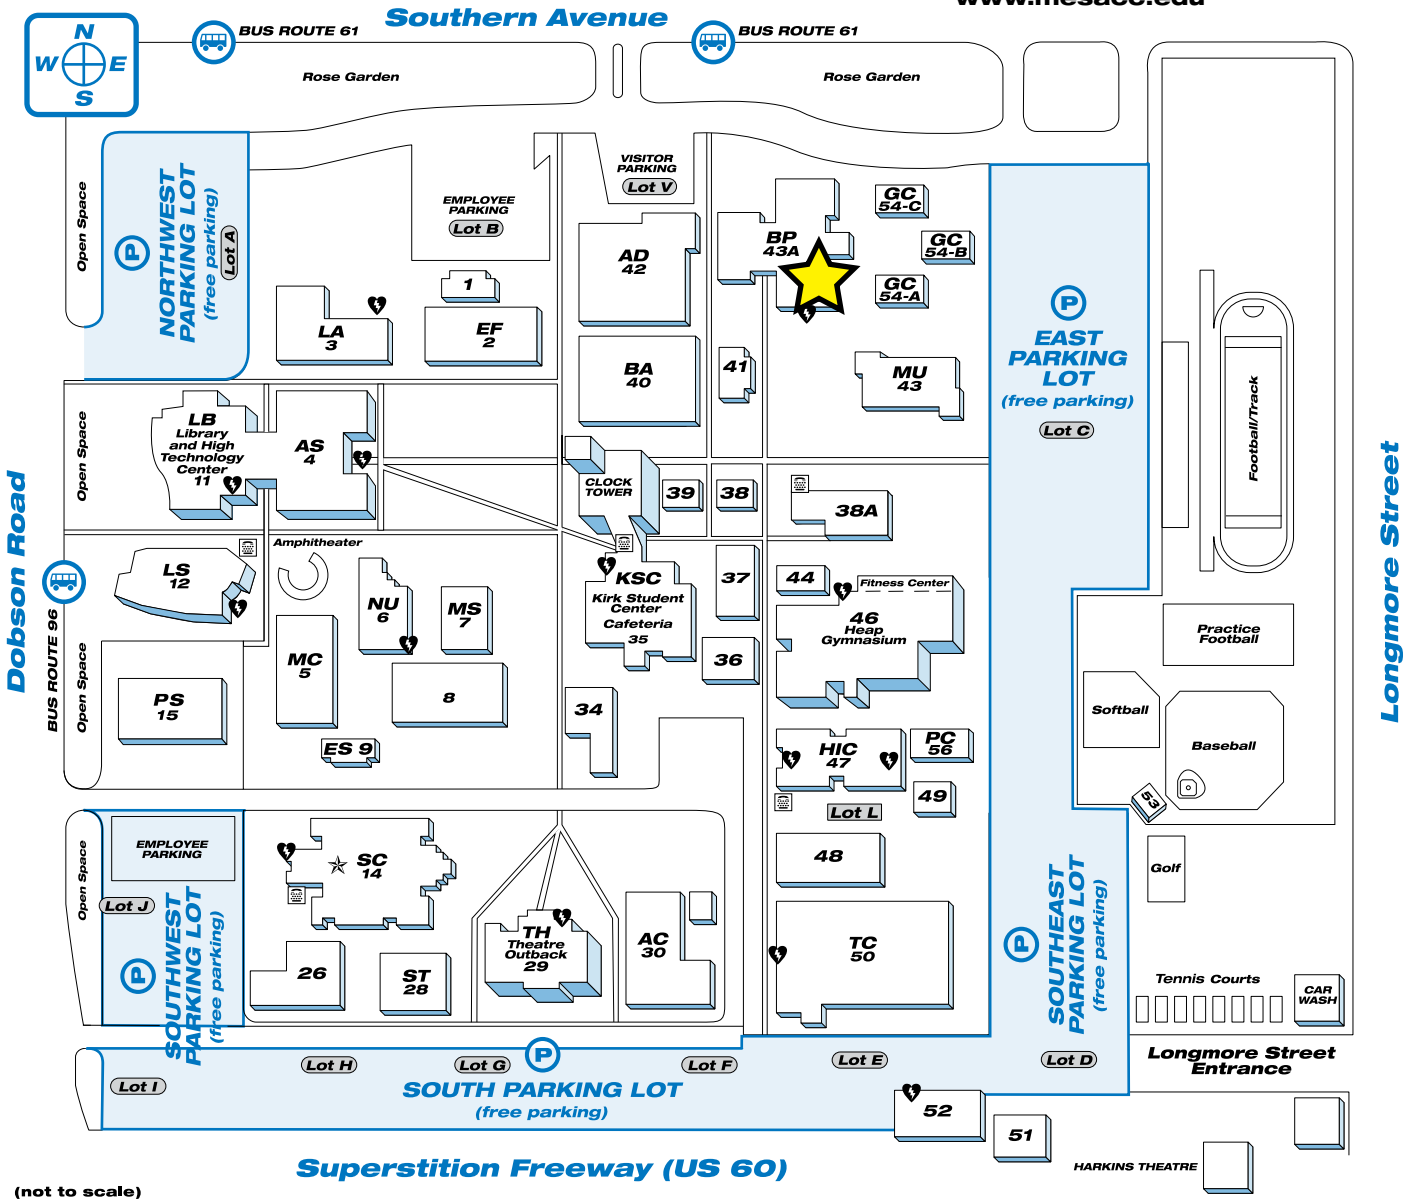

LEGEND

- 1 English Faculty Offices
- EF 2 Academic Skills Center
Journalism, College Newspaper
- LA 3 English
- AS 4 Copy Center, World Language Lab
- MC 5 Computer Science, Math
- NU 6 Nursing
- MS 7 Math, Math Skills & Tutor Center
- ES 9 Education Studies, Exercise
Science Faculty Offices
- LB 11 Library and High Tech Center,
Learning Enhancement Center
- LS 12 Life Science
- SC 14 Cultural Science, Social Science,
Public Safety ☆
- PS 15 Physical Science
- 26 Children's Center
- ST 28 Music Studios, Sound Lab
- TH 29 Theatre Outback
- AC 30 Art, Speech Communication
- 34 Receiving Dock
- KSC 35 Kirk Student Center:
Cafeteria, Student Services
- 36 American Indian Center, Career
& Re-Entry Services, Counseling
- 37 Community Education, Disability
Services, Financial Aid, Multicul-
tural Services, Veterans' Services
- 38 Admissions, Advisement,
Recruitment, Transfer Services
- 38A Bookstore, Testing Center
- 39 Records, Registration
- BA 40 Multi-use Computer Lab
- 41 International Education, World
Language Faculty Offices
- AD 42 Cashier Services, ESL Support
Center, Psychology Instructional
Resource Center (PIRC), Reading
- MU 43 Music
- BP 43A Business, Philosophy, Psychology,
Religious Studies**
- 44 Coaches Offices
- 46 Fitness Center
- HIC 47 Health Improvement Center
- 48 Maintenance Offices
- 49 Coaches Offices
- TC 50 Fashion Merchandising & Design,
Nutrition, Transportation &
Industrial, Veterinary Tech
- 51 Greenhouse, Land Lab
- 52 Welding Technology
- GC 54 General Classrooms A, B, C
- PC 56 Athletic Director's Office

Campus MAP

★ = Impact Panel

1833 West Southern Avenue
Mesa, Arizona 85202
480.461.7000
www.mesacc.edu

(not to scale)